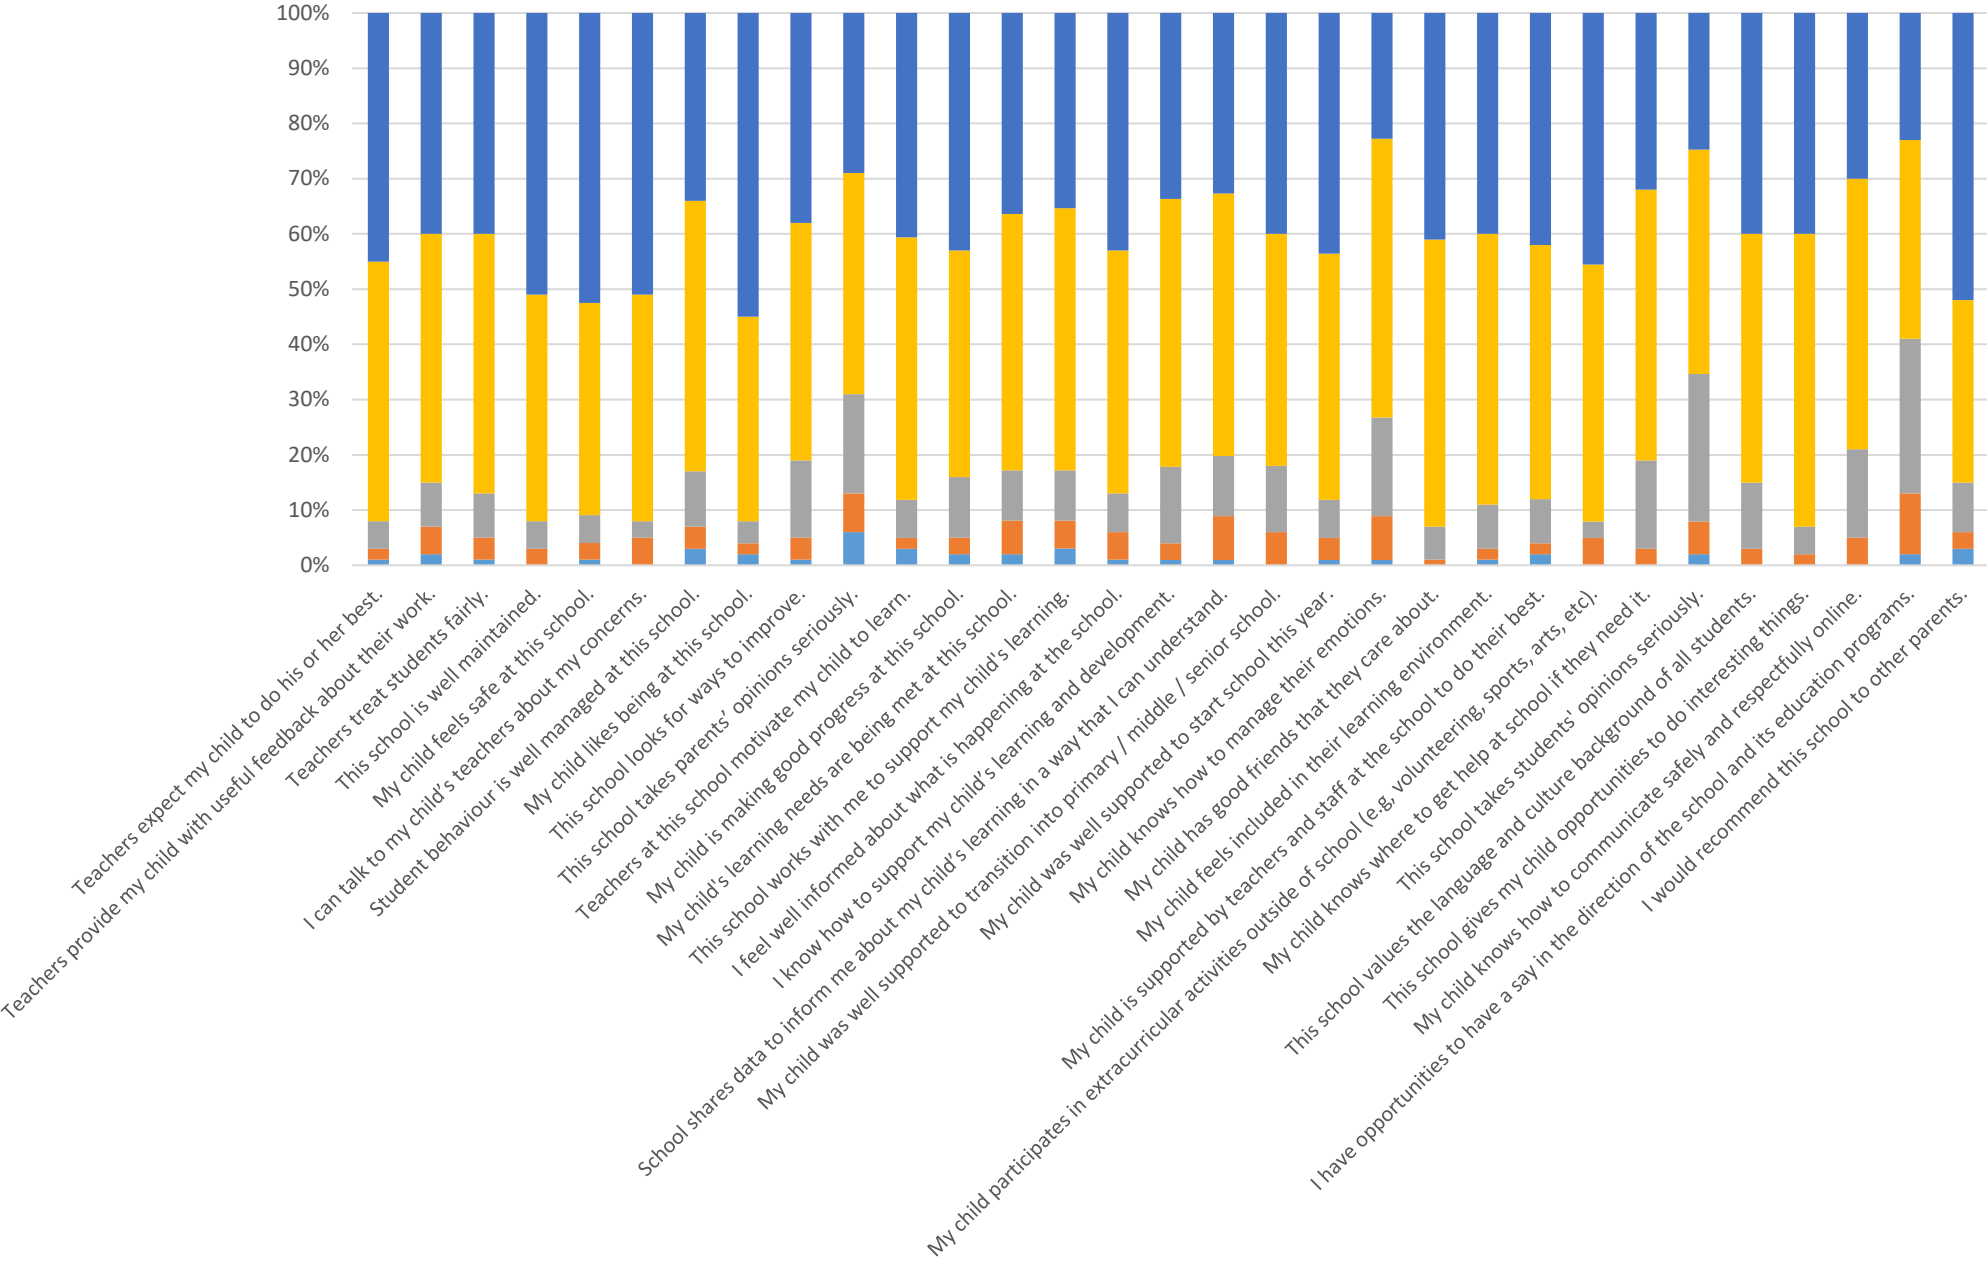

2021 Larrakeyah Primary School Parent Survey Results

■ Strongly disagree
 ■ Disagree
 ■ Neither agree nor disagree
 ■ Agree
 ■ Strongly Agree