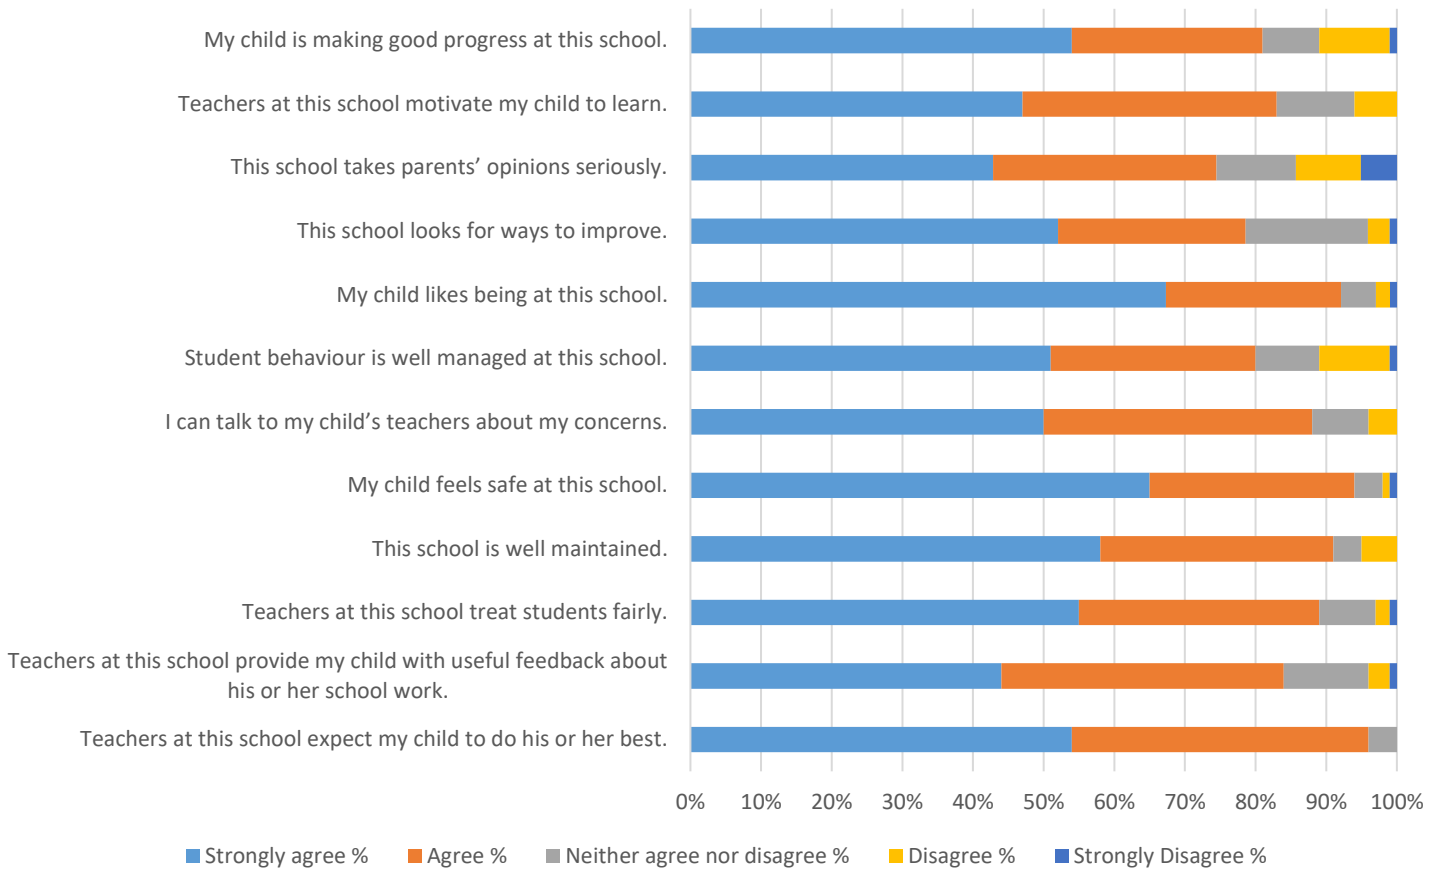

2018 Parent Perception Survey

Respondents: The survey was responded to by 102 people – 34 (33%) male and 68 (67%) female. 25% had children in Upper Primary; 30% in Middle Primary; 43% in Early Childhood; and, 4% in Preschool.

Parent Survey Results Question 4