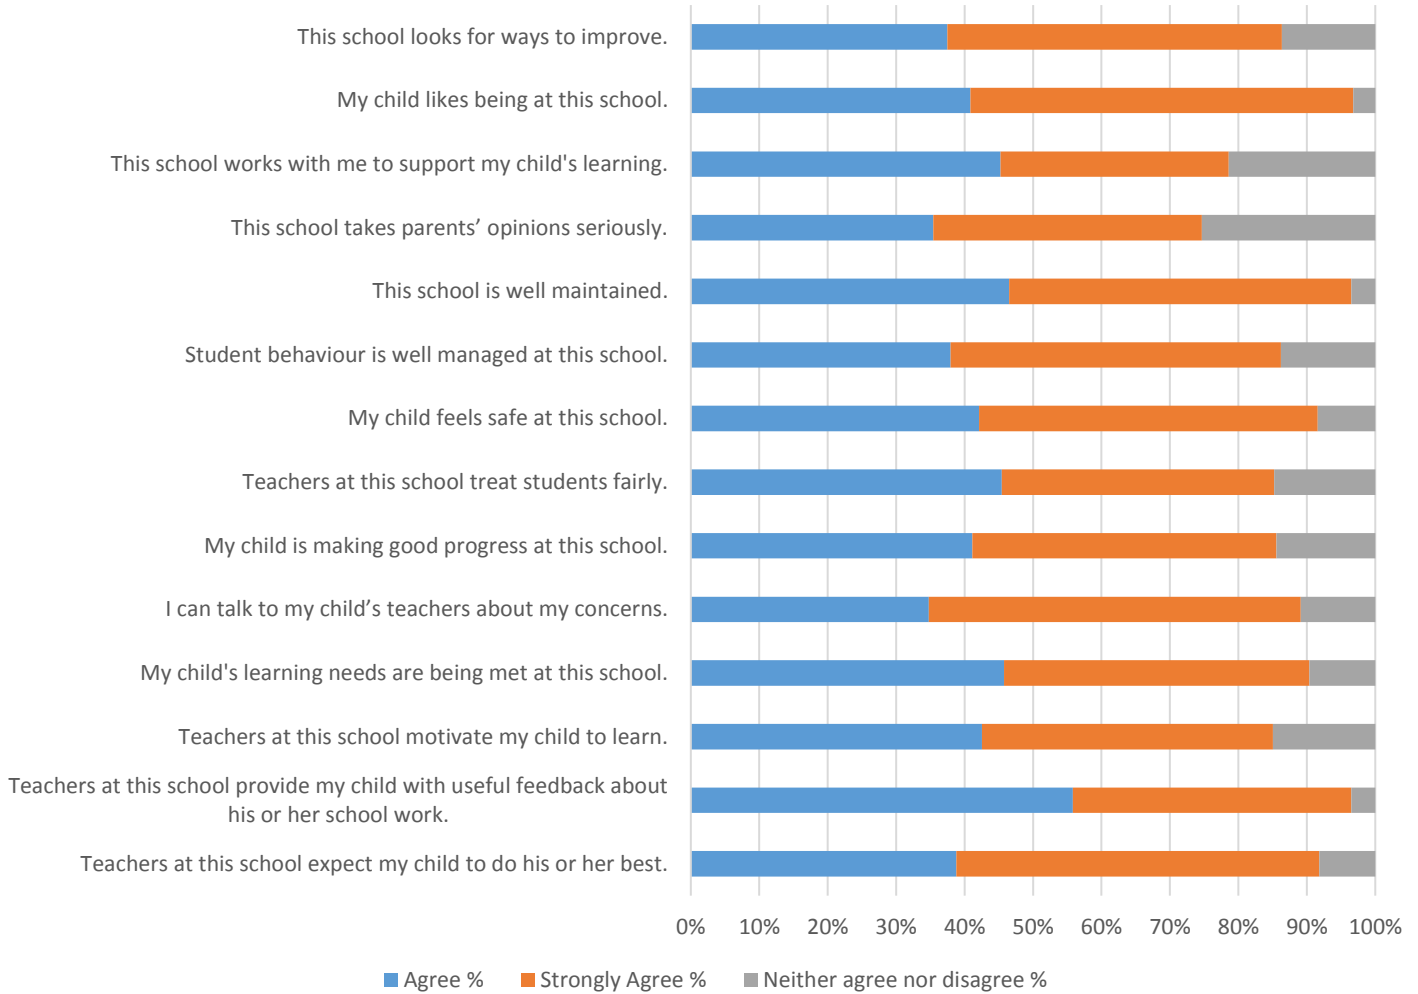

2017 Parent Perception Survey

Respondents: The survey was responded to by 60 people – 9 (15%) male and 51 (85%) female. 27% had children in Upper Primary; 22% in Middle Primary; and 51% in Early Childhood. There were no responses from Preschool parents

Parent Survey Results Question 4